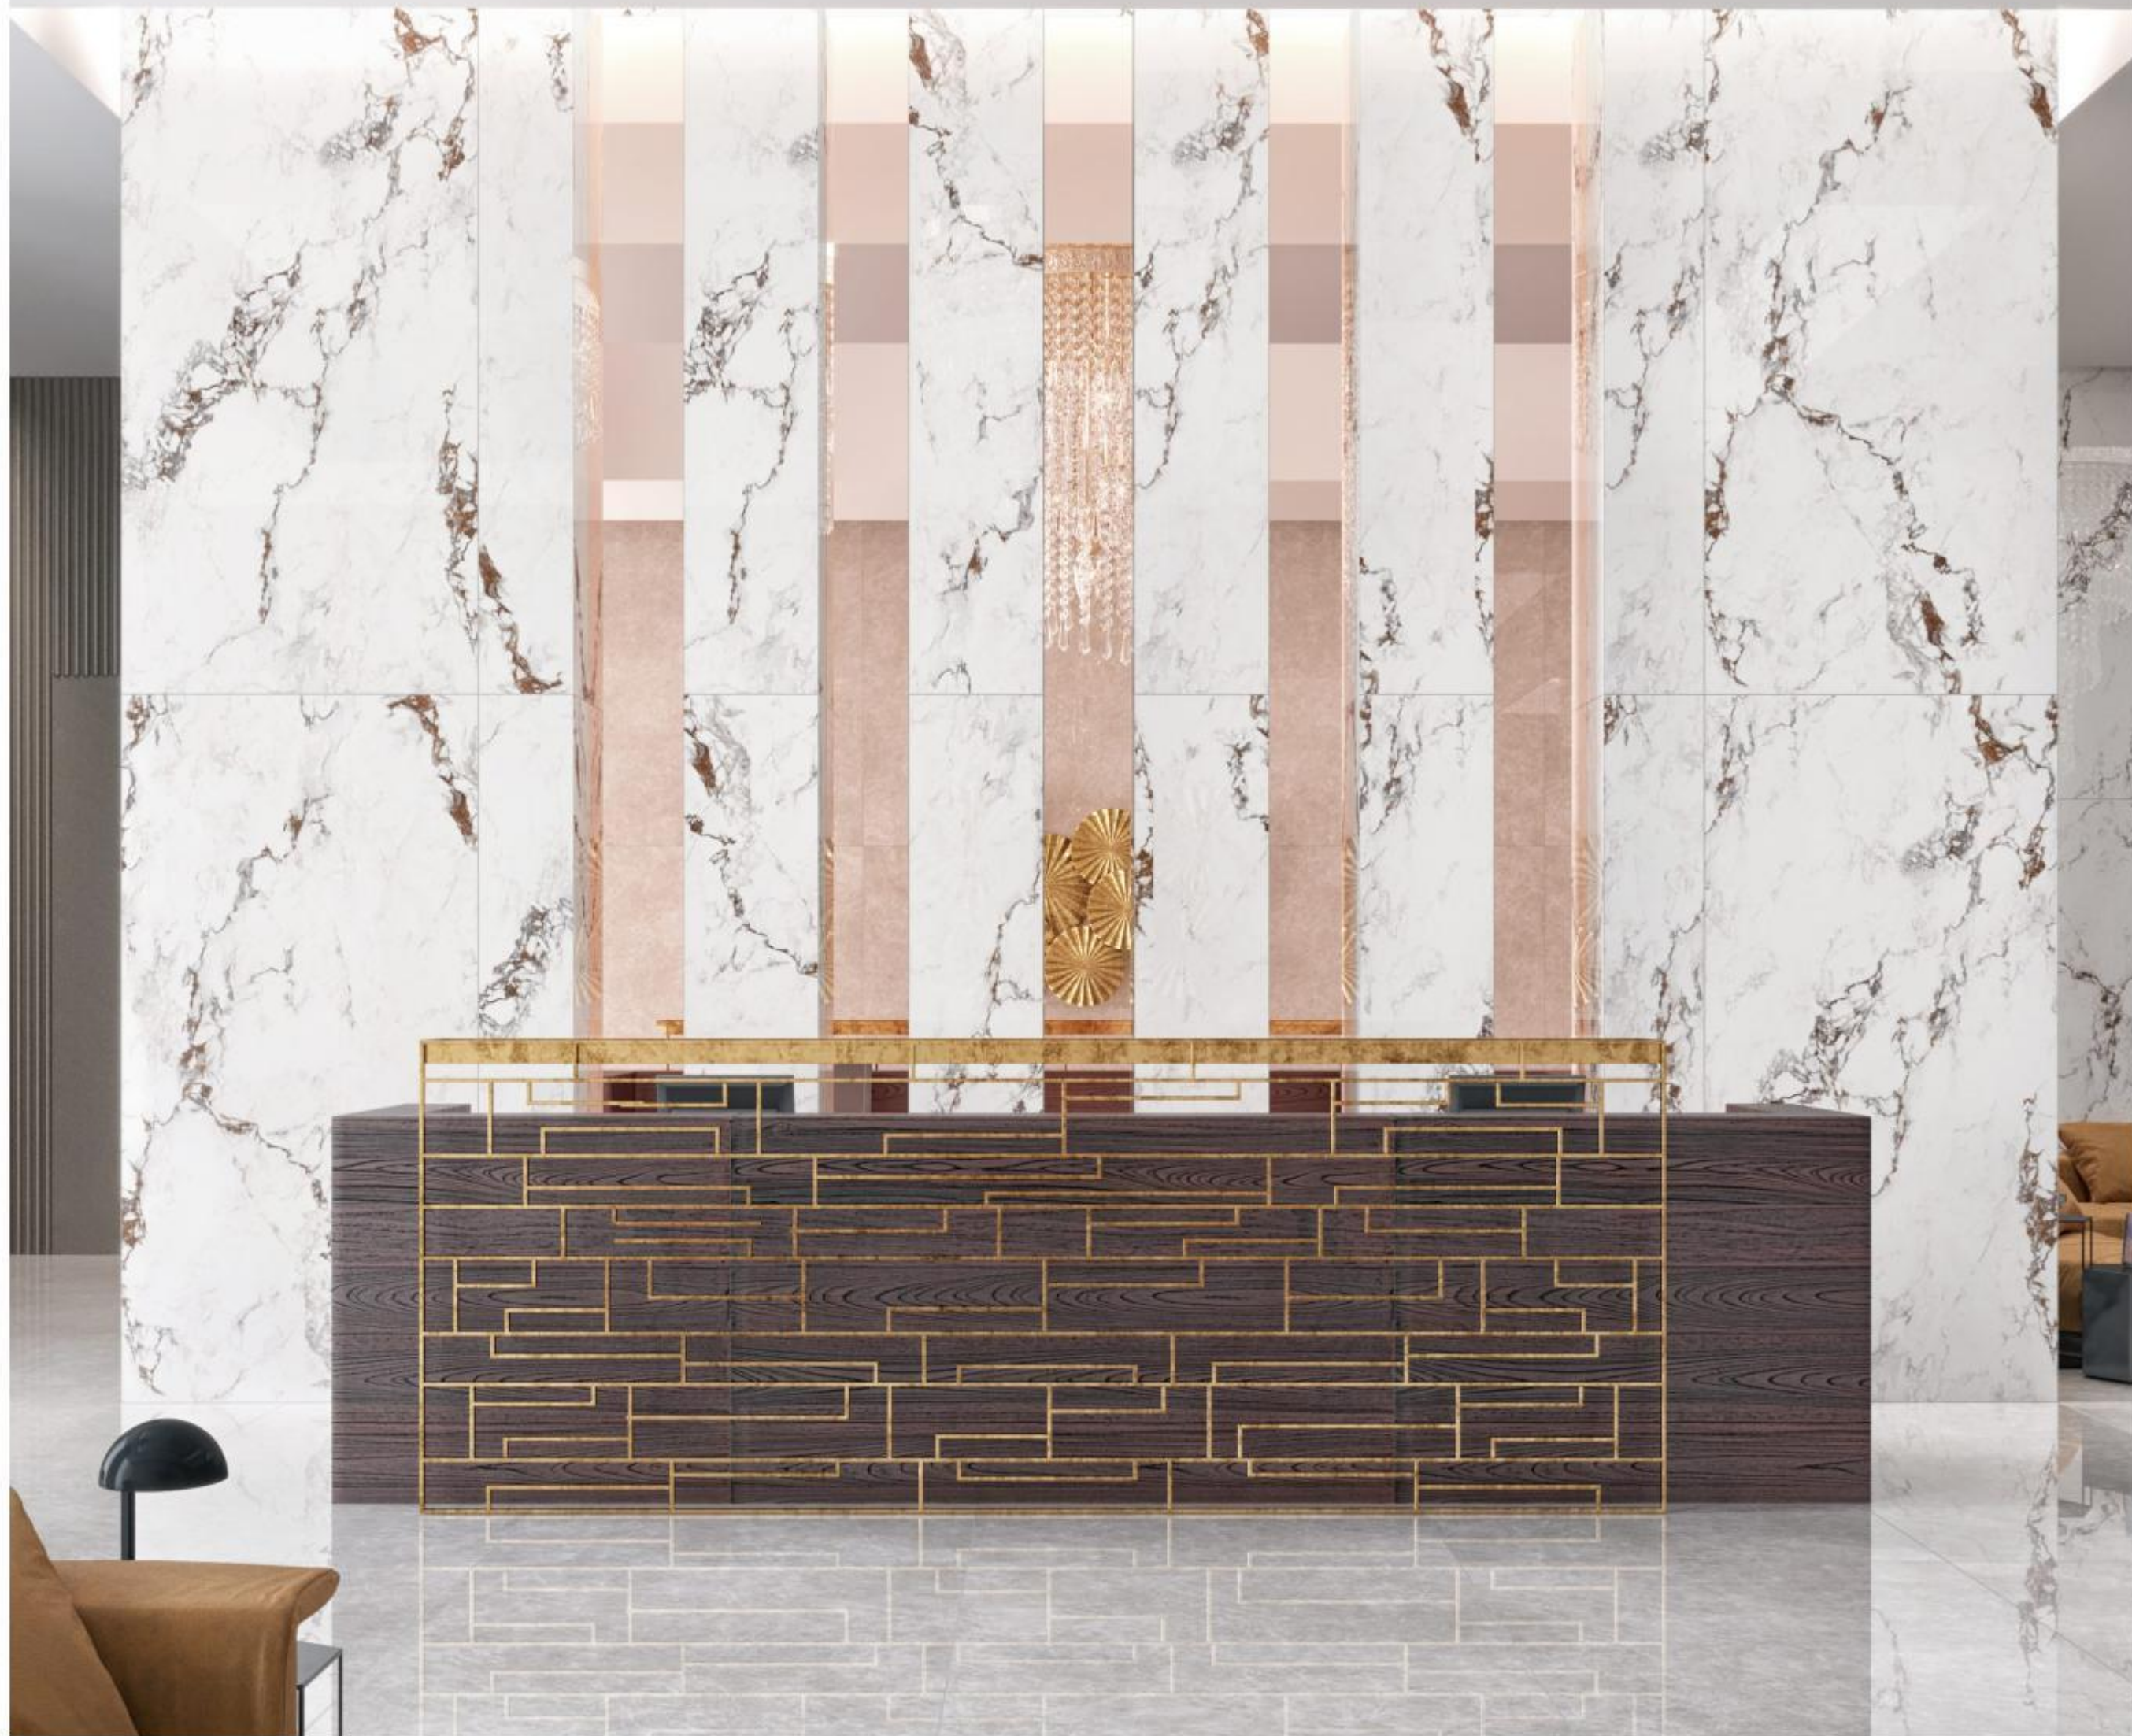

HIGH GLOSS

■ 1200x2400mm

RIO WHITE

Finish - **HIGH GLOSS** Random - 2

WALL ■ **RIO WHITE**, 1200x2400mm