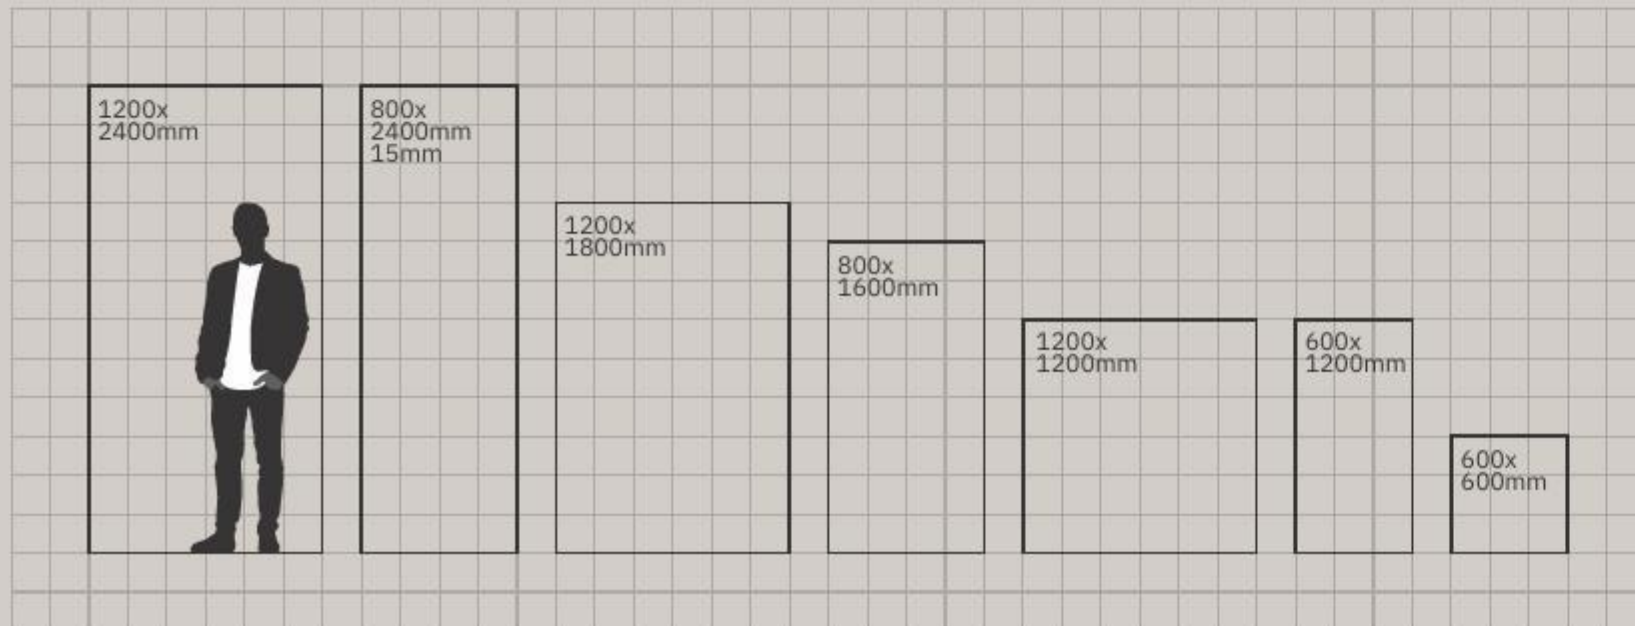

Since 1962

INDIA'S MOST RELIABLE
DESIGNER TILES
& STONE COMPANY

www.thestonepeople.in

1200x
2400mm

COLLECTION

INTRODUCTION

1200x2400mm

Simero brings a grand collection of tiles that are available in various sizes. These tiles are designed to create grand urban spaces with their incredible designs and exceptional styles. The 1200x2400mm slabs by Simero

**ONE LOCATION,
VARIED SIZE OPTIONS.**

FINISHES + SIZE

HIGH GLOSS

CARVING MATT

1200x
2400mm

LARGE FORMAT

The grand size of Simero slabs creates luxurious and spacious decor for all kinds of residential and commercial places. With these big-sized tiles, the grout lines decrease in the space giving it a clean and seamless look.